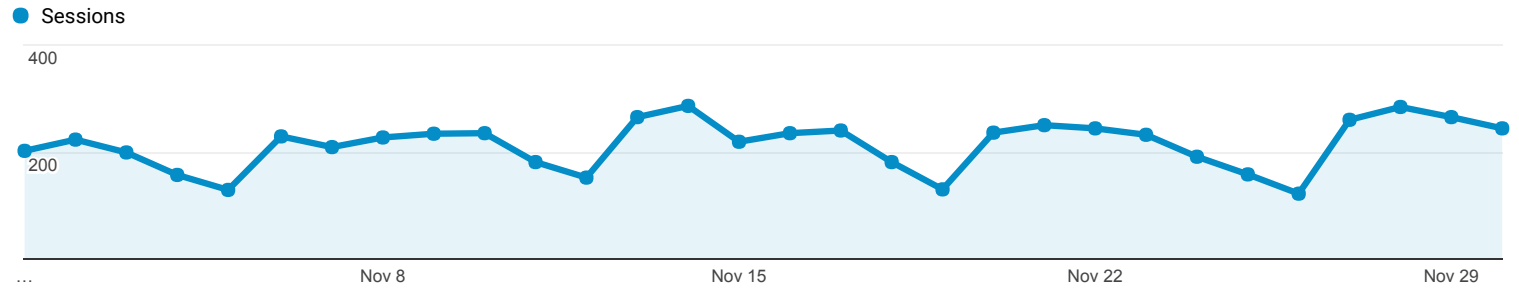

## Audience Overview

All Users  
100.00% Sessions

Nov 1, 2017 - Nov 30, 2017

### Overview

■ Returning Visitor ■ New Visitor

Language	Sessions	% Sessions
1. en-us	4,234	65.96%
2. en-gb	762	11.87%
3. fr	746	11.62%
4. zh-cn	84	1.31%
5. fr-fr	76	1.18%
6. tr	30	0.47%
7. ja	29	0.45%
8. pt-br	28	0.44%
9. id	27	0.42%
10. ko	25	0.39%