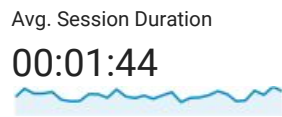

Audience Overview

All Users
100.00% Sessions

Nov 1, 2017 - Nov 30, 2017

Overview