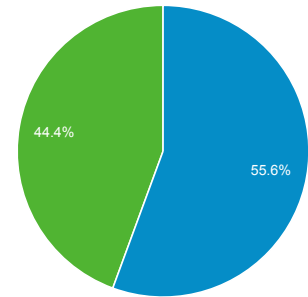

## Audience Overview

All Users  
100.00% Sessions

Nov 1, 2017 - Nov 30, 2017

### Overview

■ Returning Visitor ■ New Visitor

Language	Sessions	% Sessions
1. en-us	4,234	65.96%
2. en-gb	762	11.87%
3. fr	746	11.62%
4. zh-cn	84	1.31%
5. fr-fr	76	1.18%
6. tr	30	0.47%
7. ja	29	0.45%
8. pt-br	28	0.44%
9. id	27	0.42%
10. ko	25	0.39%